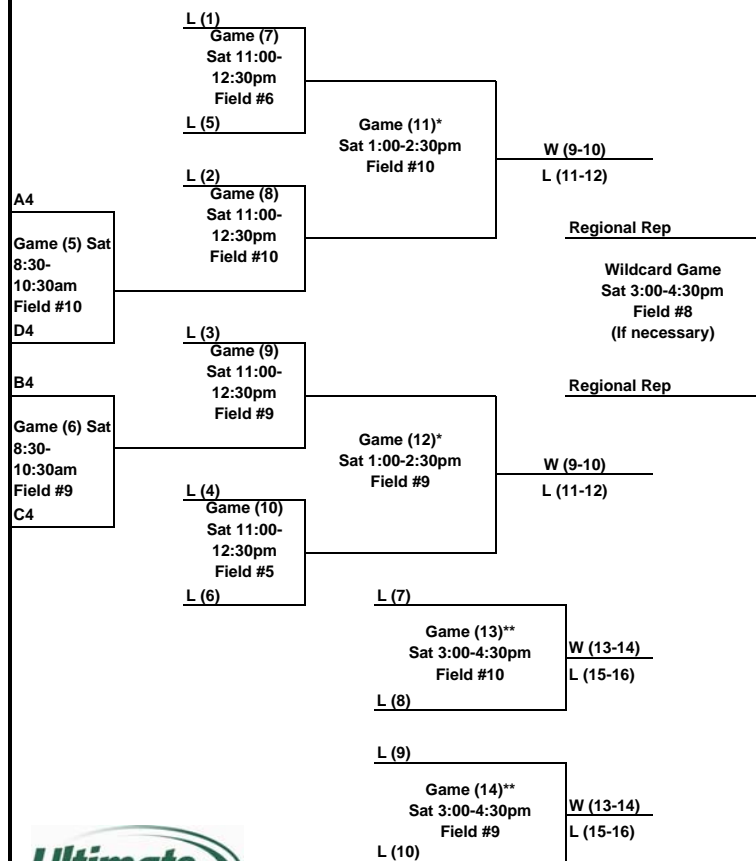

2008 UPA College Ultimate Championships - Women's Division

Friday, May 16, 2008

All Games to 15 Cap 17	Pool A				Pool B				Pool C				Pool D			
	A1	UCLA (1)	A2	Michigan (8)	B1	British Columbia (2)	B2	Oregon (7)	C1	Washington (3)	C2	Wisconsin (6)	D1	Ottawa (4)	D2	California-Santa Barbara (5)
	A3	North Carolina (12)	A4	Maryland (13)	B3	Carleton (11)	B4	Northeastern (14)	C3	Texas (10)	C4	Michigan State (15)	D3	Wake Forest (9)	D4	MIT (16)
Friday	F#	Score	F#	Score	F#	Score	F#	Score	F#	Score	F#	Score	F#	Score	F#	Score
8:30 - 10:30	A1 v A3	3 -	A2 v A4	4 -	B1 v B3	7 -	B2 v B4	8 -					D1 v D3	1 -	D2 v D4	2 -
11:00 - 1:00	A1 v A4	3 -	A2 v A3	4 -	B1 v B4	7 -	B2 v B3	8 -	C1 v C3	2 -	C2 v C4	6 -				
1:30 - 3:30	A1 v A2	1 -	A3 v A4	4 -					C1 v C4	2 -	C2 v C3	3 -	D1 v D4	7 -	D2 v D3	8 -
4:00 - 6:00					B1 v B2	3 -	B3 v B4	4 -							D3 v D4	8 -
4:30 - 6:30									C1 v C2	5 -	C3 v C4	2 -	D1 v D2	7 -		

Consolation Brackets
Saturday, May 17, 2008

Championship Bracket
Saturday & Sunday, May 17 & 18, 2008

*Lower seeds in games 11 and 12 will be switched if this avoids a repetitive game.

**Lower seeds in games 13 and 14 will be switched if this avoids a repetitive game.

All games to 15 cap 17

All games to 15 cap 17