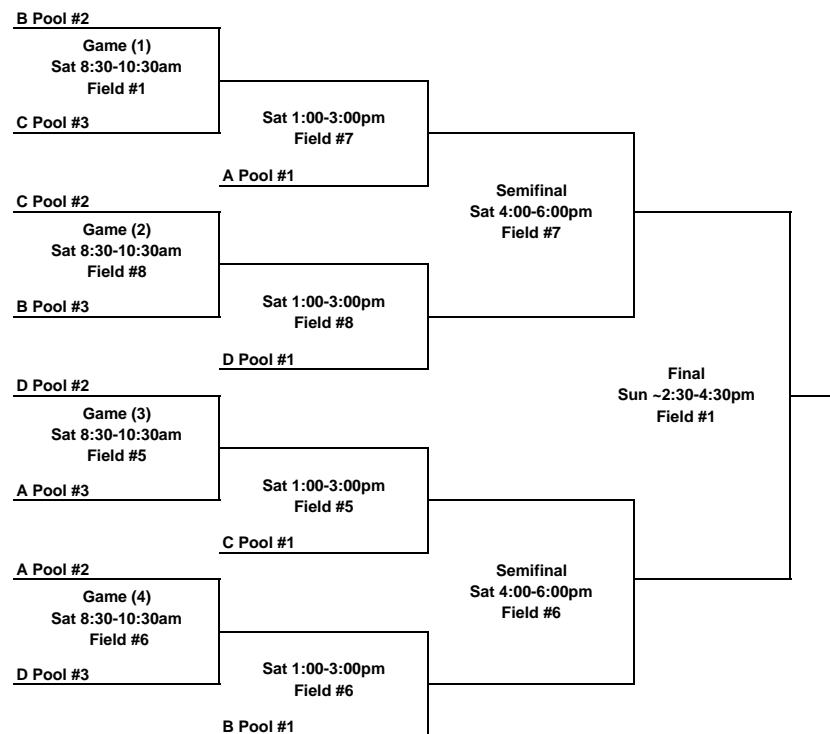

2008 UPA College Ultimate Championships - Women's Division

Friday, May 16, 2008

All Games to 15 Cap 17	Pool A				Pool B				Pool C				Pool D			
	A1	UCLA (1)	A2	Michigan (8)	B1	British Columbia (2)	B2	Oregon (7)	C1	Washington (3)	C2	Wisconsin (6)	D1	Ottawa (4)	D2	California-Santa Barbara (5)
	A3	North Carolina (12)	A4	Maryland (13)	B3	Carleton (11)	B4	Northeastern (14)	C3	Texas (10)	C4	Michigan State (15)	D3	Wake Forest (9)	D4	MIT (16)
Friday	F#	Score	F#	Score	F#	Score	F#	Score	F#	Score	F#	Score	F#	Score	F#	Score
8:30 - 10:30	A1 v A3	3 -	A2 v A4	4 -	B1 v B3	7 -	B2 v B4	8 -					D1 v D3	1 -	D2 v D4	2 -
11:00 - 1:00	A1 v A4	3 -	A2 v A3	4 -	B1 v B4	7 -	B2 v B3	8 -	C1 v C3	2 -	C2 v C4	6 -				
1:30 - 3:30	A1 v A2	1 -	A3 v A4	4 -					C1 v C4	2 -	C2 v C3	3 -	D1 v D4	7 -	D2 v D3	8 -
4:00 - 6:00					B1 v B2	3 -	B3 v B4	4 -							D3 v D4	8 -
4:30 - 6:30									C1 v C2	5 -	C3 v C4	2 -	D1 v D2	7 -		

Consolation Brackets
Saturday, May 17, 2008

Championship Bracket
Saturday & Sunday, May 17 & 18, 2008

*Lower seeds in games 11 and 12 will be switched if this avoids a repetitive game.

**Lower seeds in games 13 and 14 will be switched if this avoids a repetitive game.

All games to 15 cap 17

All games to 15 cap 17